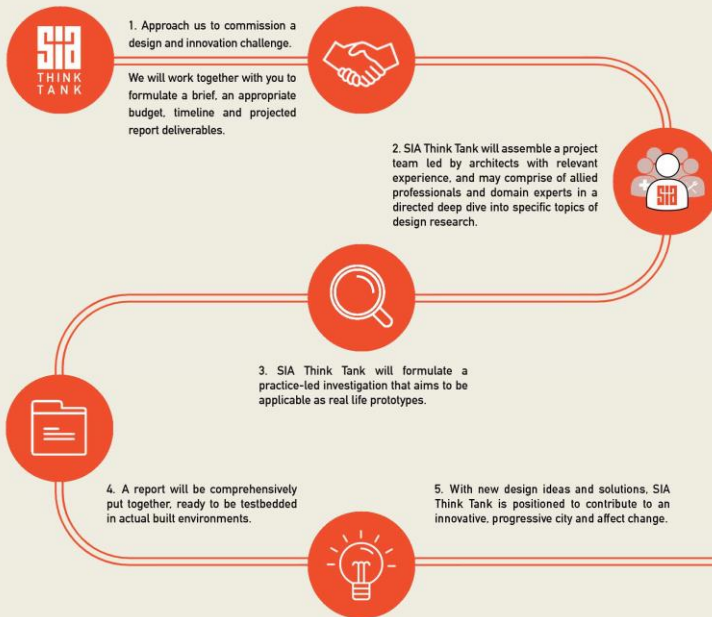

Dear Partners,

SIA THINK TANK

by the Singapore Institute of Architects

WHAT IS IT?

SIA Think Tank is a practice-led research task force of the Institute that champions design innovation and the building of domain knowledge expertise for Singapore Architects. With this platform, the Think Tank aims to offer design thought leadership and innovation across various topics through practical research and application.

We welcome all design challenges and through collaborations, look forward to the opportunity to testbed and prototype urban and spatial solutions for the commissioning party. The Think Tank spotlights Singapore Architects as original content creators and our ability to play an integral role in national design policy and space making in our shared built environment.

HOW IT WORKS

Whether you are a government agency, non-government organisation, private institution or company, we will be happy to hear your design challenges and provide design expertise to rethink and formulate better outcomes for you.

Interested parties can email us at thinktank@sia.org.sg

BROUGHT
TO YOU BY: